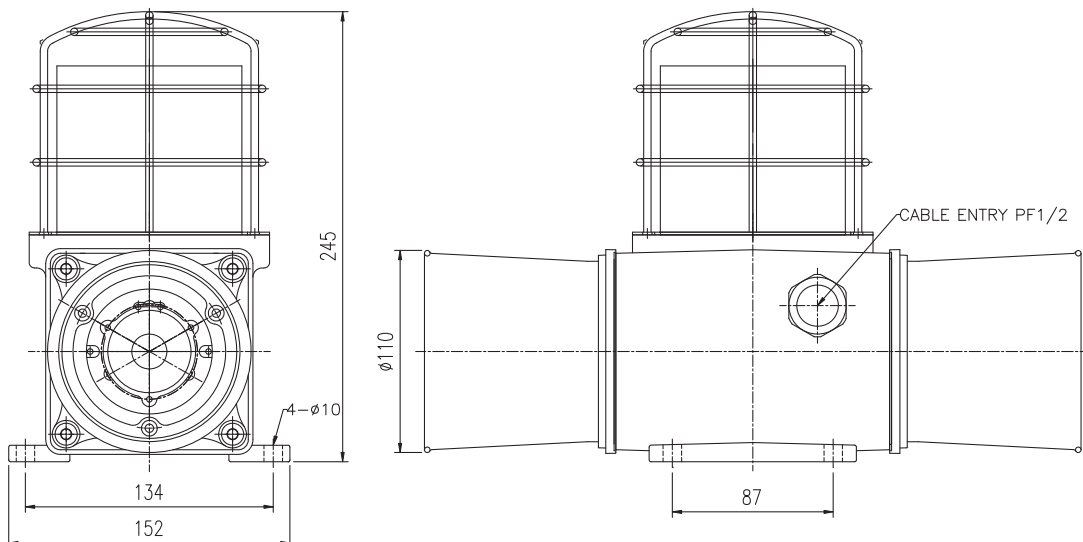

외형도 (Outline Dimension)