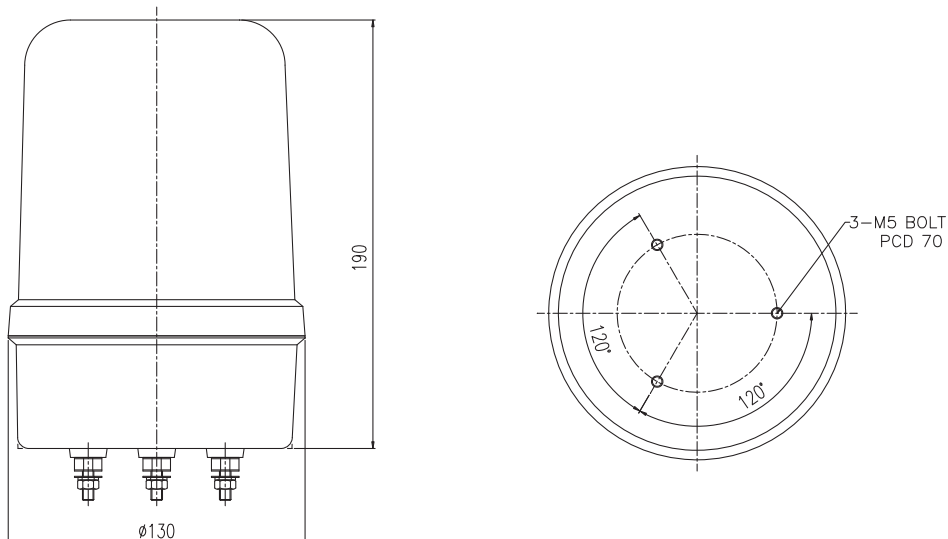

WJW-MS200

외형도 (Outline Dimension)