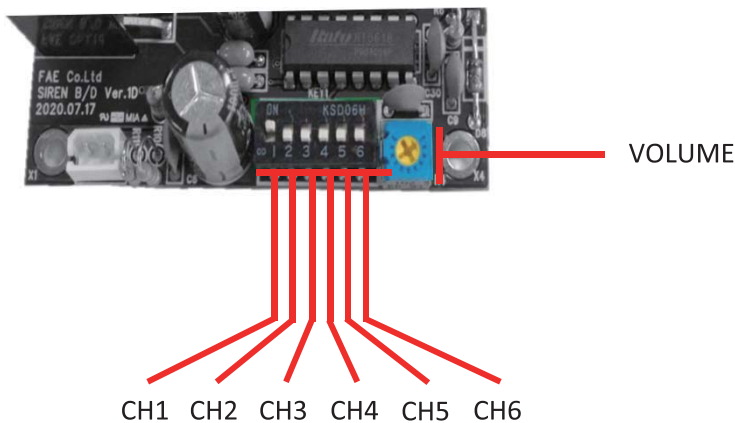

음색선택방법 (Method Of Selecting Sound Tone)

- 내부 스위치를 이용하여 음색을 선택합니다.
  (Sound tone can be selected by internal switch)
- 6가지 음색 (6 tones.)
- 음색의 볼륨 조정가능 (The volume of the tone can be adjusted.)

- CH1 : 긴급 (Urgency)
- CH2 : 보안 (Security)
- CH3 : 경보1 (Alarm 1)
- CH4 : 경보2 (Alarm 2)
- CH5 : 경보3 (Alarm 3)
- CH6 : 구급 (First aid)

음색 사용제품 : SQ Series, SQD Series,