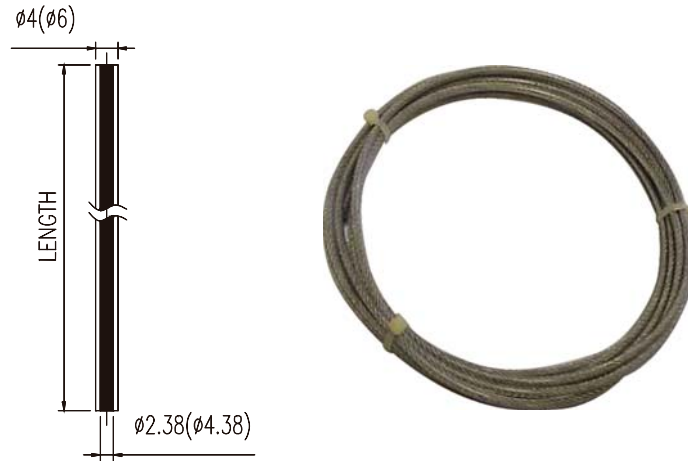

CONVEYOR BELT SAFETY SWITCH

ACCESSARY

◆ CONVEYOR BELT용 악세서리(Conveyor Belt Accessory)

– TURNBUCKLE (WJL-TR)

– WIRE RING (WJL-JR)

– WIRE RING(WJL-OR)

– WIRE CLIP(WJL-CR)

WJL - CR -

CLIP 선택(Selection)

1. ϕ 4
2. ϕ 6

◆ CONVEYOR BELT용 약세사리 (Conveyor Belt Accessory)

— WIRE (WJL-WR)

WIRE 선택 (WIRE Selection)

1. $\Phi 4$, 투명코팅 (Transparency coating)
2. $\Phi 4$, 적색코팅 (Red color coating)
3. $\Phi 6$, 투명코팅 (Transparency coating)
4. $\Phi 6$, 적색코팅 (Red color coating)

— EYE-BOLT(WJL-IR)