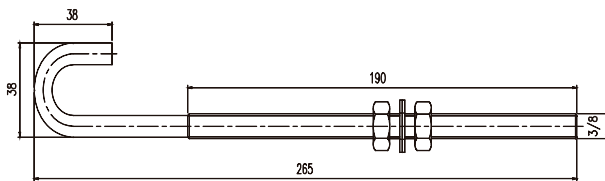

CONVEYOR BELT SAFETY SWITCH

ACCESSARY

◆ CONVEYOR BELT용 악세서리(Conveyor Belt Accessory)

– TURNBUCKLE (WJL-TR)

– WIRE RING (WJL-JR)

– WIRE RING(WJL-OR)

– WIRE CLIP(WJL-CR)

WJL - CR -

CLIP 선택(Selection)

1. ϕ 4
2. ϕ 6

◆ CONVEYOR BELT용 약세사리 (Conveyor Belt Accessory)

— WIRE (WJL-WR)

WIRE 선택 (WIRE Selection)

1. $\Phi 4$, 투명코팅 (Transparency coating)
2. $\Phi 4$, 적색코팅 (Red color coating)
3. $\Phi 6$, 투명코팅 (Transparency coating)
4. $\Phi 6$, 적색코팅 (Red color coating)