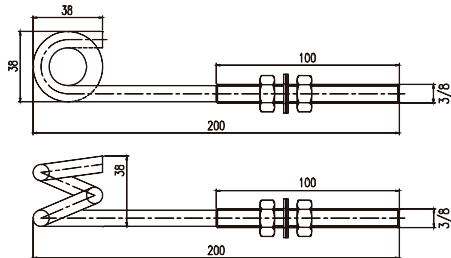

CONVEYOR BELT SAFETY SWITCH

ACCESSARY

◆ CONVEYOR BELT용 악세서리(Conveyor Belt Accessory)

– TURNBUCKLE (WJL-TR)

– WIRE RING (WJL-JR)

– WIRE RING(WJL-OR)

– WIRE CLIP(WJL-CR)

WJL - CR -

CLIP 선택(Selection)

1. ϕ 4
2. ϕ 6

◆ CONVEYOR BELT용 약세사리 (Conveyor Belt Accessory)

— WIRE (WJL-WR)

WIRE 선택 (WIRE Selection)

1. $\Phi 4$, 투명코팅 (Transparency coating)
2. $\Phi 4$, 적색코팅 (Red color coating)
3. $\Phi 6$, 투명코팅 (Transparency coating)
4. $\Phi 6$, 적색코팅 (Red color coating)