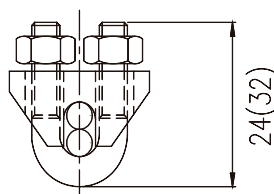

CONVEYOR BELT SAFETY SWITCH

ACCESSARY

◆ CONVEYOR BELT용 악세서리(Conveyor Belt Accessory)

– TURNBUCKLE (WJL-TR)

– WIRE RING (WJL-JR)

– WIRE RING(WJL-OR)

– WIRE CLIP(WJL-CR)

WJL - CR -

CLIP 선택(Selection)

1. ϕ 4
2. ϕ 6

◆ CONVEYOR BELT용 약세사리 (Conveyor Belt Accessory)

— WIRE (WJL-WR)

WIRE 선택 (WIRE Selection)

1. $\Phi 4$, 투명코팅 (Transparency coating)
2. $\Phi 4$, 적색코팅 (Red color coating)
3. $\Phi 6$, 투명코팅 (Transparency coating)
4. $\Phi 6$, 적색코팅 (Red color coating)