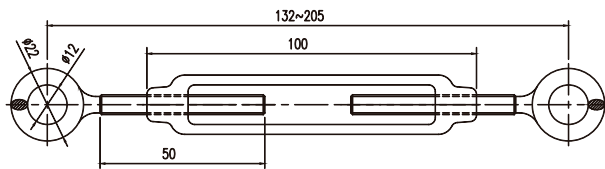

CONVEYOR BELT SAFETY SWITCH

ACCESSARY

◆ CONVEYOR BELT용 악세서리(Conveyor Belt Accessory)

– TURNBUCKLE (WJL-TR)

– WIRE RING (WJL-JR)

– WIRE RING(WJL-OR)

– WIRE CLIP(WJL-CR)

WJL - CR -

CLIP 선택(Selection)

1. ϕ 4
2. ϕ 6

◆ CONVEYOR BELT용 약세사리 (Conveyor Belt Accessory)

— WIRE (WJL-WR)

WIRE 선택 (WIRE Selection)

1. $\Phi 4$, 투명코팅 (Transparency coating)
2. $\Phi 4$, 적색코팅 (Red color coating)
3. $\Phi 6$, 투명코팅 (Transparency coating)
4. $\Phi 6$, 적색코팅 (Red color coating)