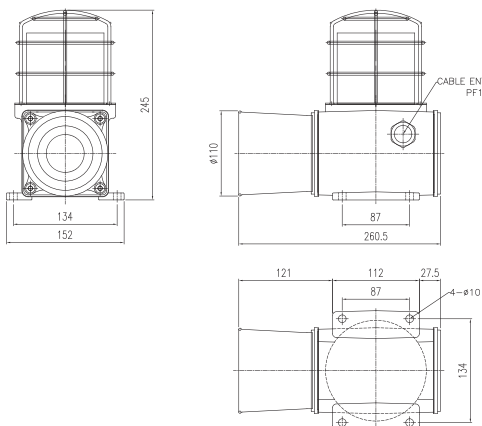

◆ 제품선정(Product selection)

◆ 외형도(Outline Dimension)

WJW-SQD30